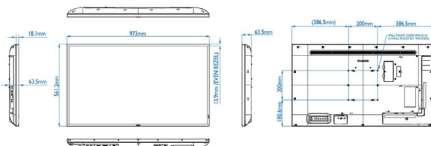

Operating conditions

- Temperature range (operation): 0 ~ 40 °C
- Temperature range (storage): -20 ~ 60 °C
- MTBF: 50,000 hour(s)
- Humidity range (operation)[RH]: 20 ~ 80% RH (No condensation)
- Humidity range (storage) [RH]: 5 ~ 95% RH (No condensation)
- Altitude: 0 ~ 3000 m

Power

- Mains power: 100 - 240V~, 50/60Hz
- Standby power consumption: <0.5 W
- Consumption (Max): 152 W
- Consumption (Typical): 108 W
- Power Saving Features: Smart Power
- Energy Label Class: G

Sound

- Built-in speakers: 2 x 10W RMS

Multimedia Applications

- USB Playback Video: H.264, MPEG, H.263, H.265
- USB Playback Picture: BMP, JPEG, PNG
- USB Playback Audio: AAC, HEAAC, MPEG

Accessories

- Included accessories: AC Power Cord, RS232 cable, Remote Control, Batteries for remote control, Quick start guide
- Included Accessories: IR sensor cable (1.8 m) (x1), RS232 daisy-chain cable, Philips logo (x1), USB Cover and screw (x2)
- Stand: BM05922(optional)

Miscellaneous

- Warranty: 3 year warranty
- On-Screen Display Languages: English, French, German, Italian, Polish, Russian, Spanish, Turkish, Simplified Chinese, Traditional Chinese, Arabic, Japanese
- Regulatory approvals: CE, CB, BSMI, CU, EPA, ETL, FCC, Class A, VCCI, J-Moss

Internal Player

- CPU: Dual core cortex A53 1.1G Hz, Dual core cortex A73 1.15G Hz
- GPU: ARM Mali G51
- Memory: 2GB DDR3, 8GB

Issue date 2021-09-15

Version: 6.0.1

12 NC: 8670 001 66107
EAN: 87 12581 76535 4

© 2021 Koninklijke Philips N.V.
All Rights reserved.

Specifications are subject to change without notice.
Trademarks are the property of Koninklijke Philips N.V.
or their respective owners.

www.philips.com