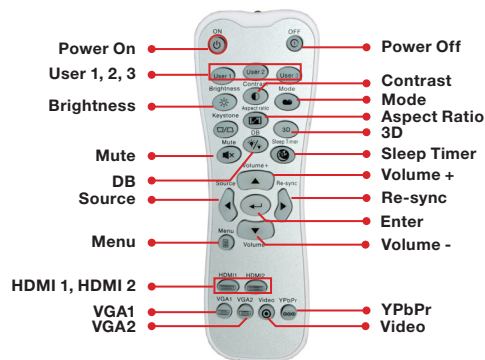

## COMPATIBILITY SPECIFICATIONS

<b>Computer Compatibility</b>	UHD 2160p, WUXGA, HDTV 1080p, UXGA, SXGA, WXGA+, WXGA (1366x768), WXGA, HDTV (720p), XGA, SVGA, VGA, PC and Mac compatible
<b>Video Compatibility</b>	UHD 2160p (24/50/60Hz), 1080p (24/50/60Hz), 1080i (50/60Hz), 720p (50/60Hz), 480i/p, 576i/p
<b>Vertical Scan Rate</b>	24Hz to 120Hz
<b>Horizontal Scan Rate</b>	31.000 to 135.000KHz
<b>User Controls</b>	Complete on-screen menu adjustment in 10 languages
<b>I/O Connection Ports</b>	1xHDMI 1.4a, 1xHDMI 2.0 (w/ HDCP 2.2, MHL 2.1 and Full 18Gbps), VGA-In, Audio-In (3.5mm), Audio-Out, SPDIF Out (Optical), USB 2.0 Port (Service), USB-A Power, RJ45, RS232C, 12V Trigger
<b>Loop Through (Audio)</b>	Audio Pass Thru via HDMI to 3.5mm Audio Out and Optical Out (2 channels)

## PHYSICAL SPECIFICATIONS

<b>Security</b>	Kensington® lock port, password (OSD)
<b>Weight</b>	16lbs
<b>Dimensions (W x H x D)</b>	19.6" x 13" x 6"

- 1. K-slot
- 2. AC Power
- 3. RJ-45
- 4. RS-232
- 5. HDMI1
- 6. HDMI2
- 7. VGA
- 8. Audio In
- 9. 12V Out
- 10. USB/Service Only
- 11. Audio Out
- 12. USB Power Out
- 13. S / PDIF