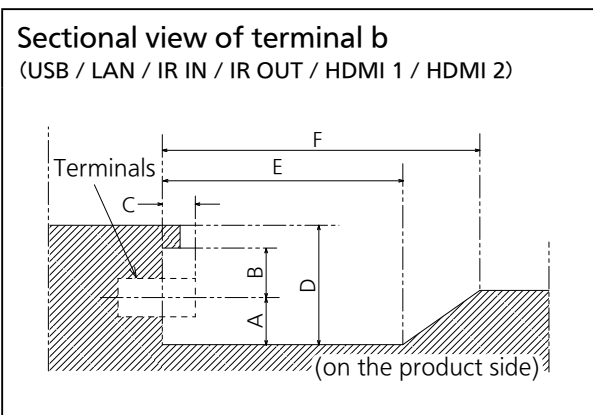

Drawing of terminals

View from back

Magnified figure of terminal b

SECTION B-B

Magnified figure of terminal a

Terminal a
50EQ1W Terminal (Bottom)

Units : mm

	AUDIO IN/OUT VIDEO AV IN	SERIAL IN	PC IN	DVI-D IN
A	14.1	13.8	13.8	12.5
B	5.0	6.8	5.3	6.6
C	1.7	5.3	5.3	5.6
D	23.5			
E	90.0			
F	100.3			

Terminal b
50EQ1W Terminal (Side)

Units : mm

	USB	LAN	IR IN/OUT	HDMI
A	13.1	11.8	14.1	10.9
B	6.0	7.3	5.0	8.2
C	—	—	1.7	—
D	23.5			
E	40.4			
F	43.2			

*Due to the construction of terminal, some types of connecting cable or USB memory device cannot be used.
Be sure to use connecting cable or USB memory device after confirmation in this drawing.