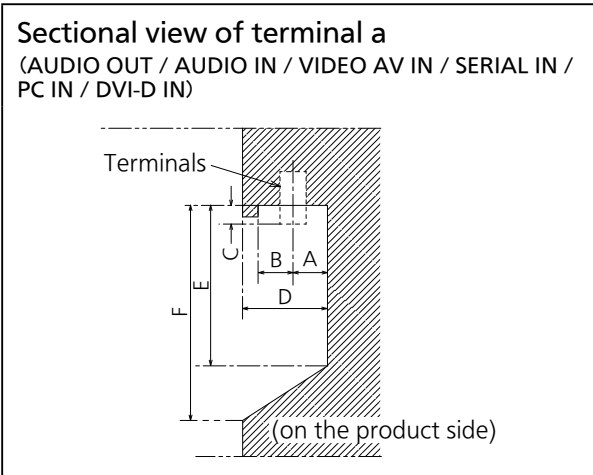

Drawing of terminals

View from back

Magnified figure of terminal b

SECTION B-B

Magnified figure of terminal a

Terminal a
50EQ1W Terminal (Bottom)

Units : mm

	AUDIO IN/OUT VIDEO AV IN	SERIAL IN	PC IN	DVI-D IN
A	14.1	13.8	13.8	12.5
B	5.0	6.8	5.3	6.6
C	1.7	5.3	5.3	5.6
D	23.5			
E	90.0			
F	100.3			

Terminal b
50EQ1W Terminal (Side)

Units : mm

	USB	LAN	IR IN/OUT	HDMI
A	13.1	11.8	14.1	10.9
B	6.0	7.3	5.0	8.2
C	—	—	1.7	—
D	23.5			
E	40.4			
F	43.2			

*Due to the construction of terminal, some types of connecting cable or USB memory device cannot be used.
Be sure to use connecting cable or USB memory device after confirmation in this drawing.