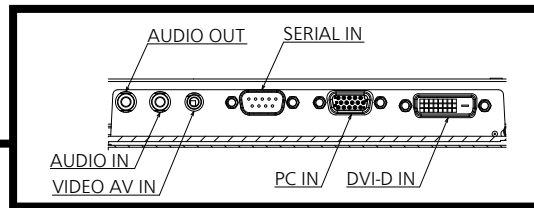

Drawing of terminals

View from back

Magnified figure of terminal b

SECTION B-B

Magnified figure of terminal a

Terminal a
50EQ1W Terminal (Bottom)

Units : mm

	AUDIO IN/OUT VIDEO AV IN	SERIAL IN	PC IN	DVI-D IN
A	14.1	13.8	13.8	12.5
B	5.0	6.8	5.3	6.6
C	1.7	5.3	5.3	5.6
D	23.5			
E	90.0			
F	100.3			