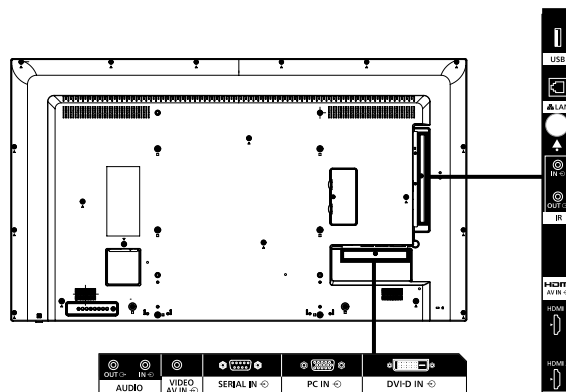

COMPATIBLE SOFTWARE

Multi Monitoring & Control Software	Ver 2.1 or later
CMS Content Management Software	Ver 3.0 or later
Video Wall Manager	Ver 1.9 or later

OPTIONAL ACCESSORIES

Pedestal	TY - ST43PE8
Early Warning Software*	ET-SWA100 / 105series
Basic license / 3-year license	(Depending on the license type, the symbol at the end of the part number is different.)

* Multi-Monitoring Control Software Ver 2.1 or later is required.

DIMENSIONS (TENTATIVE)

Cautions: This drawing is not a scale
Units : mm

CONNECTION TERMINAL

* Specifications and appearance are subject to change without notice.