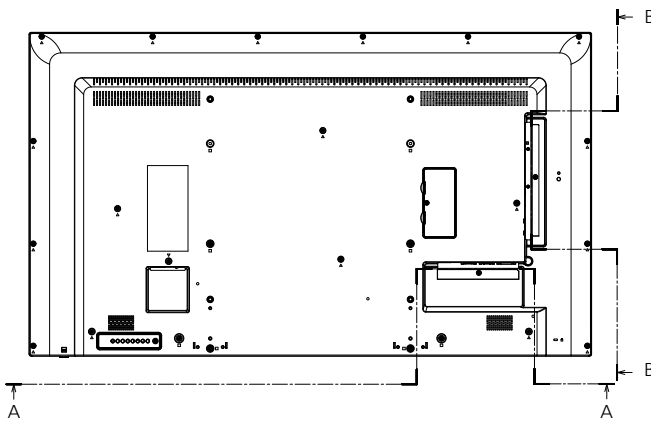

Drawing of terminals

View from back