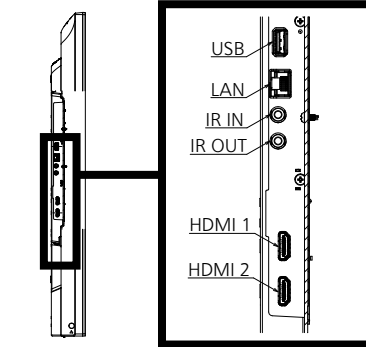

Magnified figure of terminal b

SECTION B-B

Magnified figure of terminal a