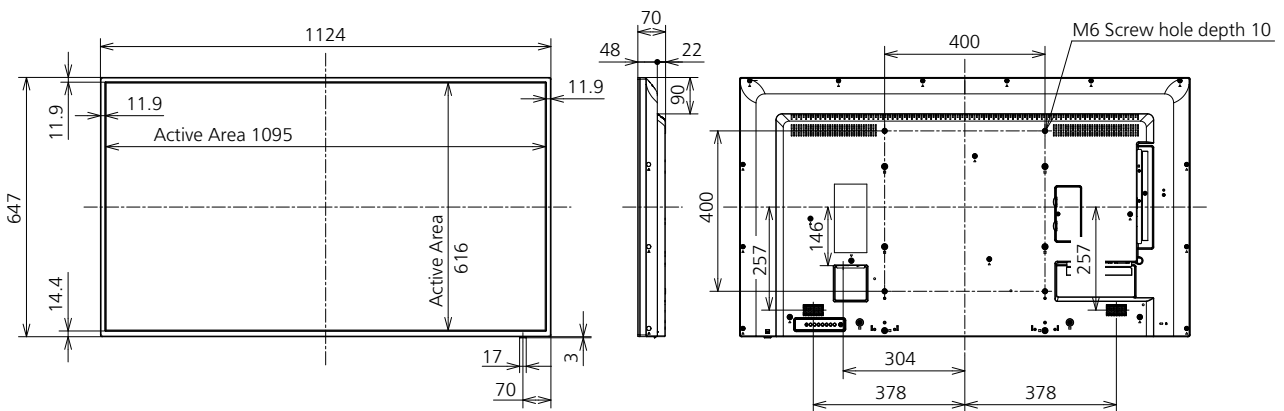

STANDARD (CERTIFICATIONS)

SAFETY REGULATIONS	IEC60950-1 EU:EN60950-1:2006 + A11:2009 + A1:2010 + A12:2011+A2:2013 BEAB approval AS/NZS Deviation
RADIATION REGULATIONS	EN55032:2012+AC:2013 (CLASS A) EN55024:2010, EN61000-3-2:2014, EN61000-3-3:2013 AS/NZS CISPR32:2013 RCM Mark

REMOTE CONTROL TRANSMITTER

Power Requirements	DC 3 V (2 x AAA Size batteries)
Operating distance	Approx. 7 m*
Weight	Approx. 63 g including batteries
Dimensions (W x H x D)	48 x 134 x 20 mm

*When operated directly in front of receptor.

INCLUDED ACCESSORIES

- Remote Control - Batteries (AAA size) x 2
- AC cord (approx. 1.8 m) - 4-pole mini plug conversion cable
- Clamper x 3 - USB Memory cover x 1
- CD-ROM / User Manual - Operating Instruction Book

COMPATIBLE SOFTWARE

Multi Monitoring & Control Software	Ver 2.1 or later
CMS Content Management Software	Ver 3.0 or later
Video Wall Manager	Ver 1.9 or later

OPTIONAL ACCESSORIES

Pedestal	TY - ST43PE8
Early Warning Software*	ET-SWA100 / 105series
Basic license / 3-year license	(Depending on the license type, the symbol at the end of the part number is different.)

* Multi-Monitoring Control Software Ver 2.1 or later is required.

DIMENSIONS (TENTATIVE)

Cautions: This drawing is not a scale
Units : mm