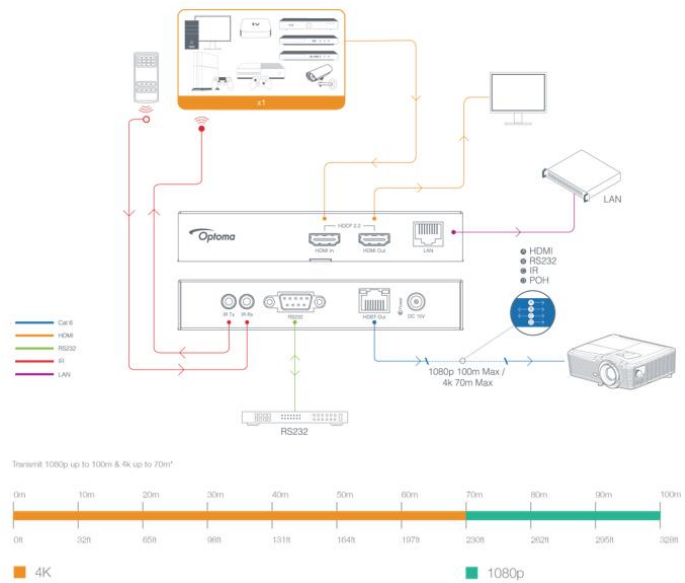

Installation friendly & Advanced Connectivity

Geometric Correction

2D-Keystone with auto correction on vertical, supports 4 corners correction.

Color Matching Mode

The color matching system combines accurate measurements across multiple projectors helps create seamless blends every time.

Without color matching

With color matching

24/7 Continuous Performance

Designed for uninterrupted operation.

Versatile Installation

Support 0/90/180/270° flexible installation and Portrait mode.

HDBaseT (EH615T/WU615T only)

Uncompromised Full HD video, audio, network, and control commands all delivered without signal loss.

Versatile System Integration Control Protocols

Full supports for Crestron RoomView, Extron's IP Link, AMX dynamic device discovery and PJ-Link protocols, keeping you in control wherever you are.

Input / Output

- | | |
|----------------------------------|--------------------------|
| 1. RJ-45 | 13. 12V Trigger |
| 2. FW upgrade (USB-B mini) | 14. USB Power out (1.5A) |
| 3. HDMI x2 | 15. Microphone |
| 4. Display Port | 16. Wired remote |
| 5. VGA 2 in / YPbPr/ connector | 17. Audio 2 in for VGA2 |
| 6. VGA 1 in / YPbPr | 18. Video |
| 7. VGA-Out | 19. RS232C |
| 8. S-Video | 20. Power socket |
| 9. Audio 3 in for Video/ S-video | 21. Kensington lock |
| 10. Audio 1 in for VGA1 | 22. HDBaseT |
| 11. Audio out | |
| 12. 3D Sync out | |