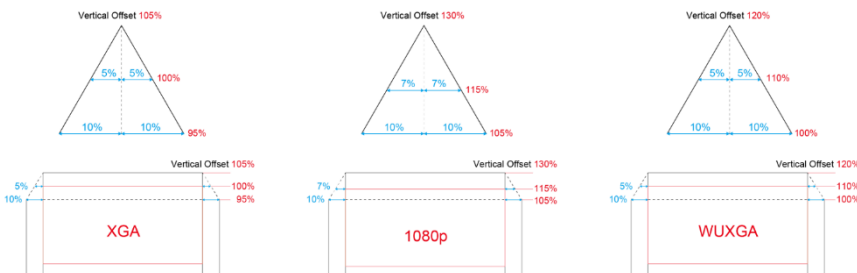

Exceptional design and reliability

Patent pending thermal design

Multiple high-efficiency cooling channels will automatically open/close depending on mounting orientation allowing the transfer of cold air into the module cooling the high wattage lamp. This efficient thermal design also allows the same lamp module to be used for portrait mode applications.