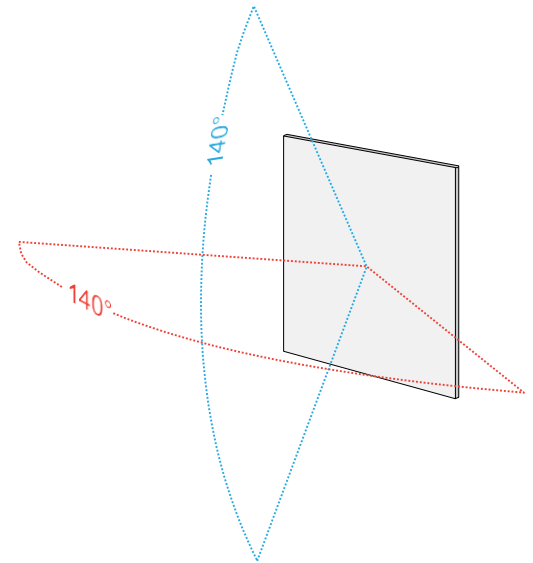

CLARO

Faster
Brighter
Sharper

4.0mm OUTDOOR LED

Claro OA4 Outdoor LED Display Solution creates an exclusive experience by using its real color and clear image technology.

Claro OA4's durable structure and excellent wide-angle guarantee that its high performance is ensured without any decline in giving its high quality even if there are fierce weather conditions. Therefore, always live the exclusive difference of delivering your message at the highest quality thanks to Claro OA4's high resolution.

SPECS

ENVIRONMENT	OUTDOOR
MODEL	OA4
PIXEL PITCH (mm)	4
PIXEL DENSITY (Pixel/m ²)	62500
PIXEL TYPE	1R1G1B
LED TYPE	SMD2525
MODULE SIZE (mm)	320x160
MODULE RESOLUTION (Pixel)	80x40
PANEL SIZE (mm)	960x960
PANEL RESOLUTION (Pixel)	240x240
DISPLAY COLORS	4398 Billion
COLOR TEMPERATURE	2000-10000K Adjustable
CONTRAST RATIO	7000:1
VIEWING ANGLE	140° (W)/ 140° (H)
VOLTAGE	220/110V AC
CABINET WEIGHT (kg)	44,2
MAX. POWER CONSUMPTION	≤822
AVERAGE POWER CONSUMPTION	≤279
BRIGHTNESS (CD/m ²)	≥5500
REFRESH RATE	1920 Hz
SCAN RATE	1/10
IP RATING	IP65-IP54
OPERATING TEMPERATURE/ OPERATING HUMIDITY	-20oC~+50oC; 10-90%
LIFE SPAN	100,000 Hours
QUALITY CERTIFICATES	CE