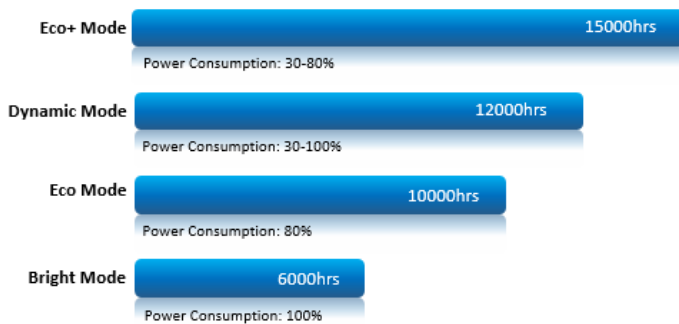

The most Competitive projector*

The W335 has a 16:10 aspect ratio, and is the most commonly used with the latest WXGA or WUXGA notebooks.

*W335 only

15,000 hour Lamp Life

Via the extended Lamp Life Mode (Eco+), to maximum the projector efficiency with Low TCO.

High Contrast

Add more depth to your image with outstanding colors and exceptional black and white contrast performance. The image comes alive and text appears crisp and clear.

Built-in speaker**

A powerful integrated 10W speaker allows your content to be heard clearly and is easy to set up without purchasing external speakers.